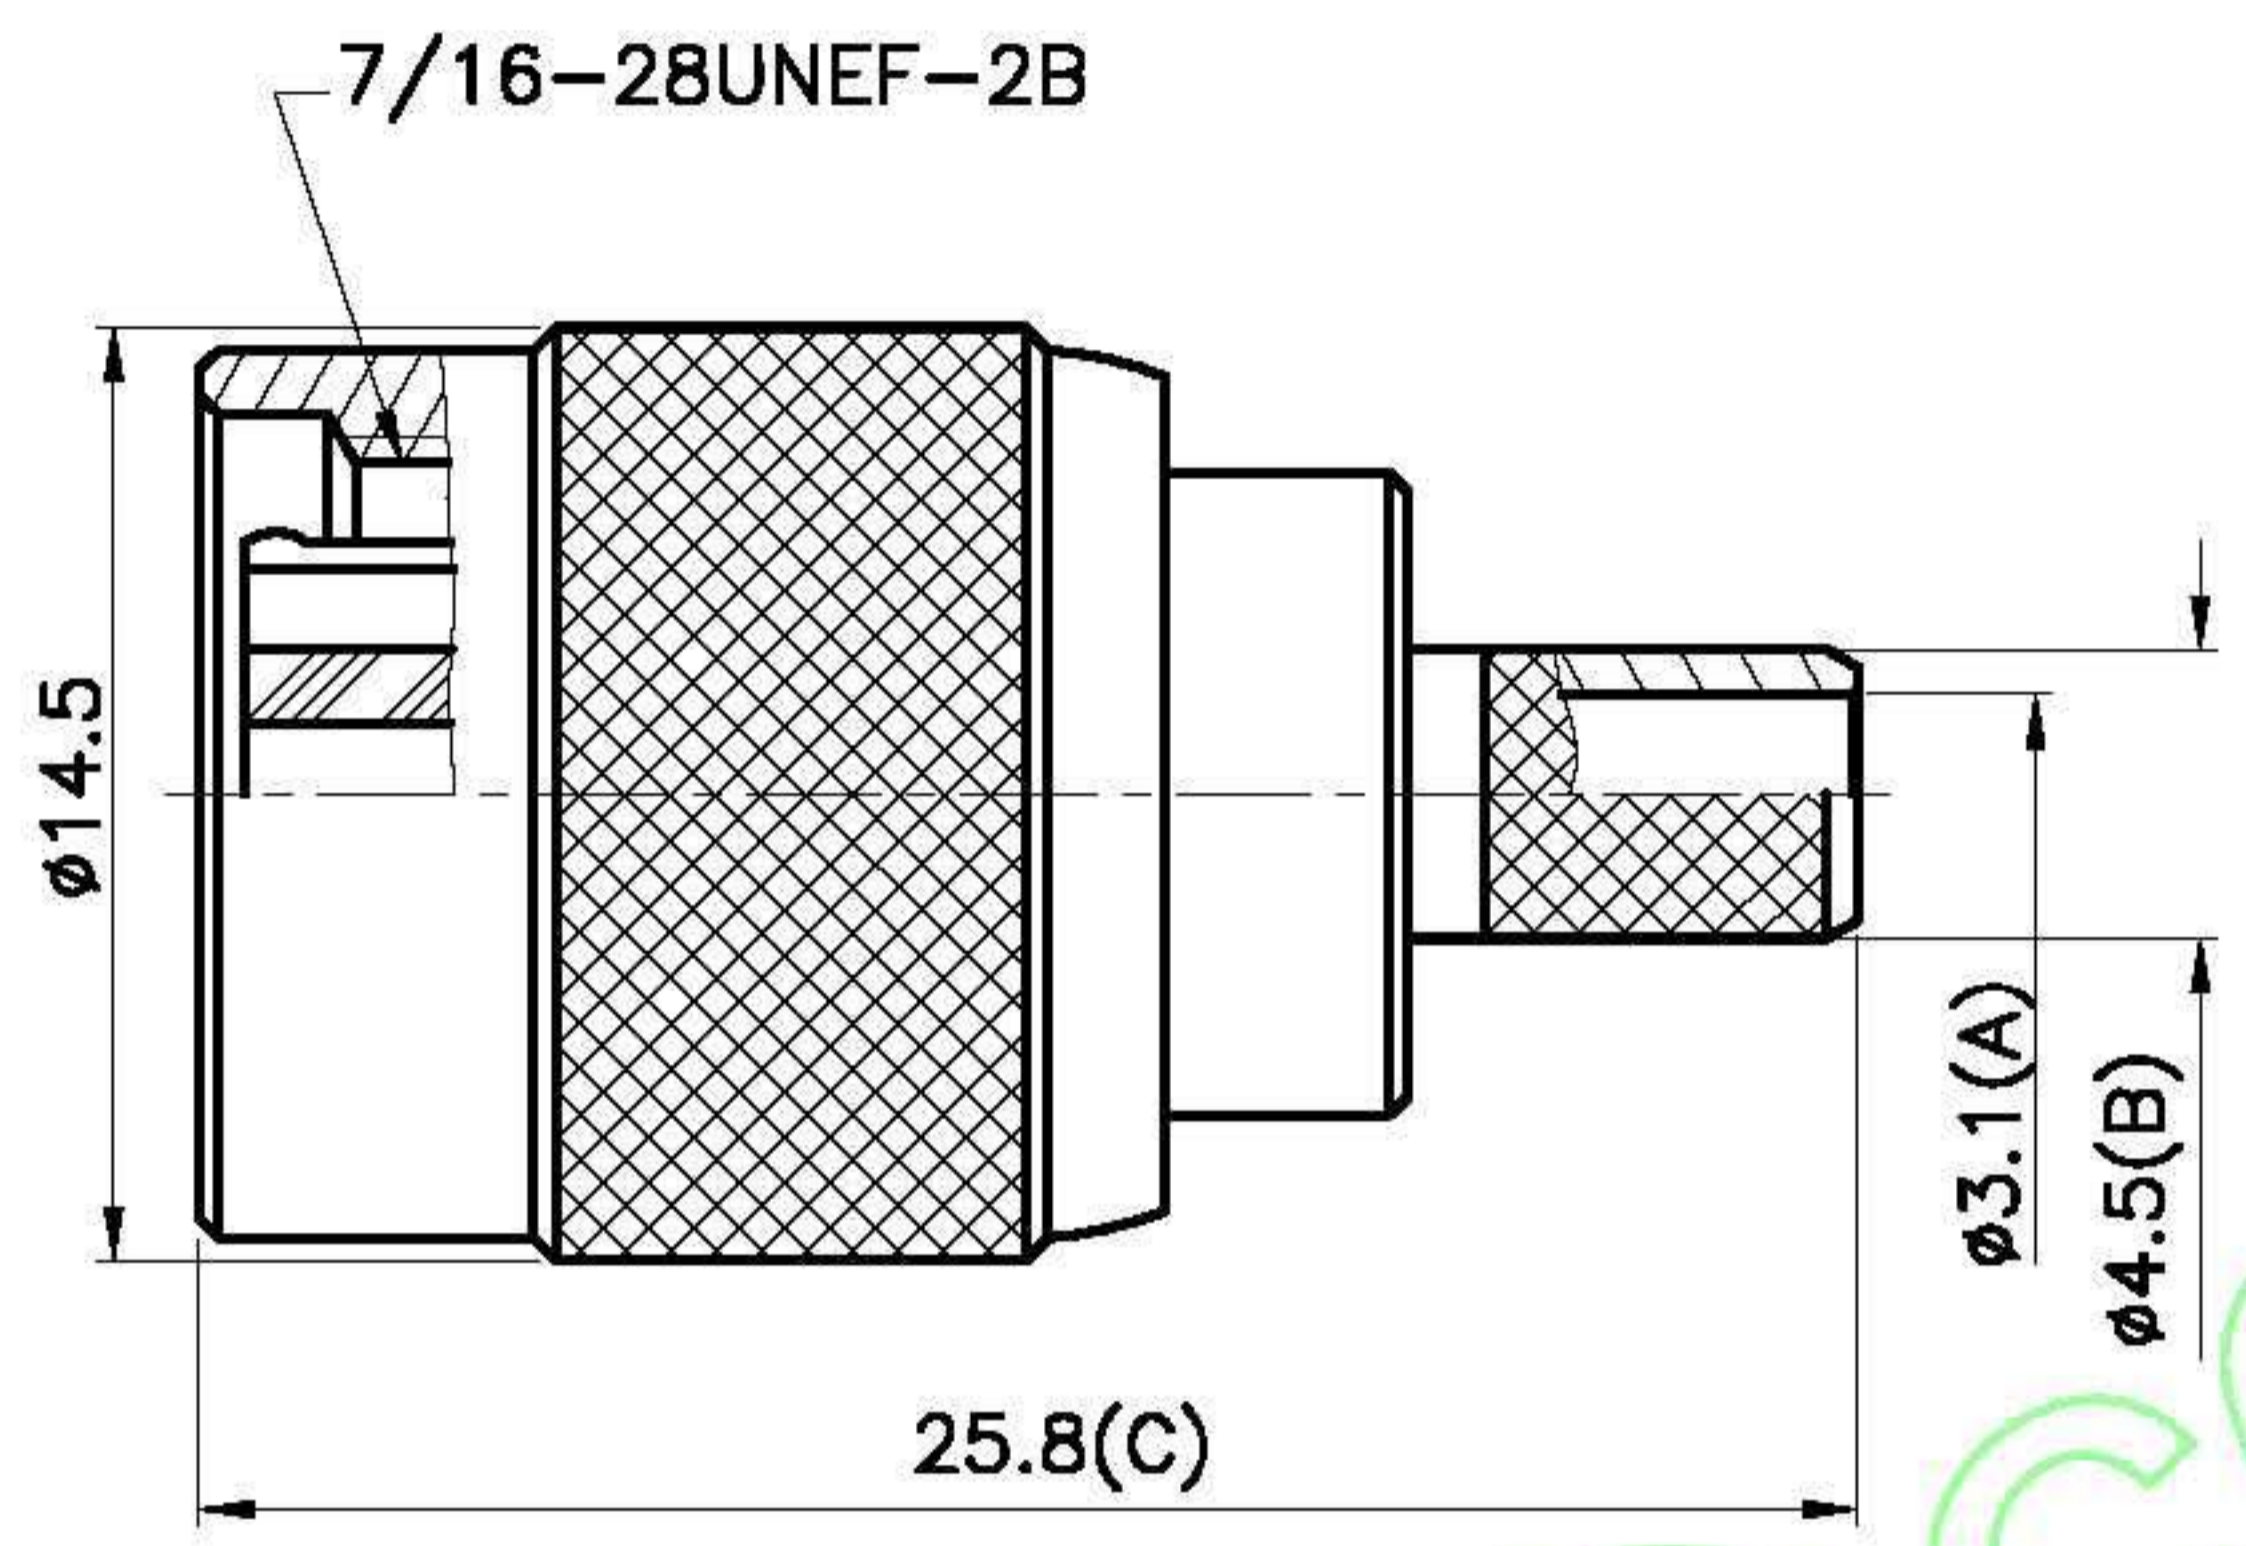

REVISIONS		
ISS	DESCRIPTION	DATE

RoHS COMPLIANT

RECOMMENDED
CABLE STRIPPING DIM'S

CONNECTORS CABLES
CCS
SPECIALISTS LTD.

1. CRIMPED FERRULE
HEX CRIMP SIZE .213"
2. CRIMPED CONTACT PIN
HEX CRIMP SIZE .068"

TITLE: R/P TNC MALE CRIMP (FOR RG 223 REVERSE POLARITY)	
PART NO: TPCR223 R	
DR. NO:	55

APRD:	UNLESS OTHERWISE SPECIFIED TOLERANCES 0.5-6 = ±0.2 >6-30 = ±0.4 >30-120 = ±0.6 >120-315 = ±1 >315-1000 = ±1.6 ANGLES = ±5°
CHKD:	
DR:	
DATE: 10/30/09"	UNIT: mm
SHEET: .	SCALE: 3/1