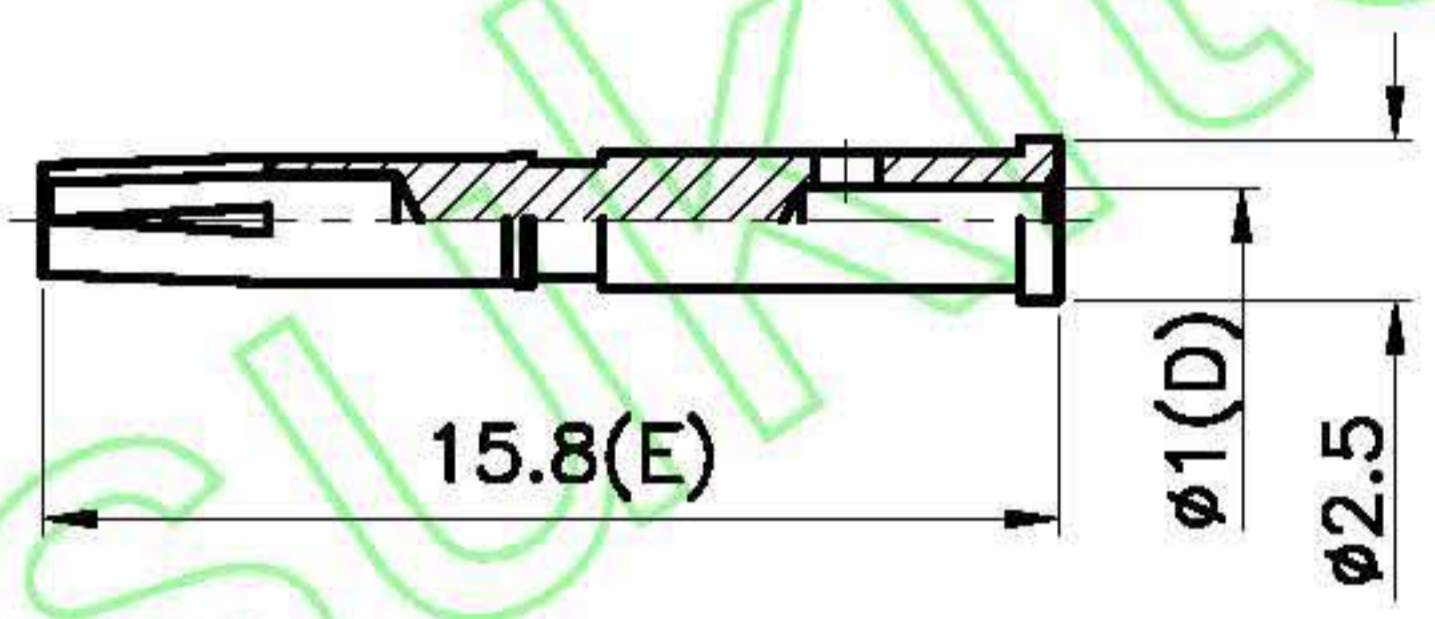

REVISIONS		
ISS	DESCRIPTION	DATE

RoHS COMPLIANT

RECOMMENDED
CABLE STRIPPING DIM'S

CONNECTORS CABLES
CCS
SPECIALISTS LTD.

1. CRIMPED FERRULE
HEX CRIMP SIZE .213"
2. CRIMPED CONTACT PIN
HEX CRIMP SIZE .068"

TITLE: R/P TNC MALE CRIMP (FOR RG 223 REVERSE POLARITY)	
PART NO: TPCR223 R	
DR. NO:	55

APRD:	UNLESS OTHERWISE SPECIFIED TOLERANCES 0.5-6 = ±0.2 >6-30 = ±0.4 >30-120 = ±0.6 >120-315 = ±1 >315-1000 = ±1.6 ANGLES = ±5°
CHKD:	
DR:	
DATE: 10/30/09"	UNIT: mm
SHEET: .	SCALE: 3/1