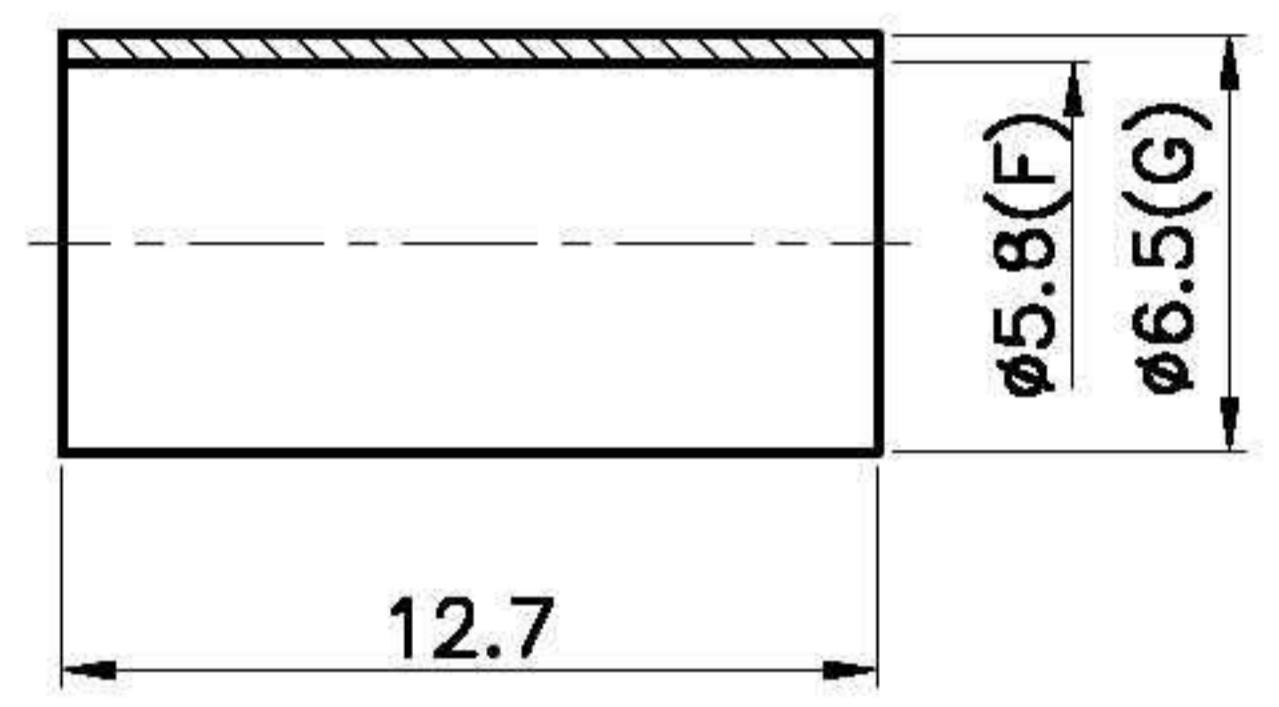

REVISIONS		
ISS	DESCRIPTION	DATE

RoHS COMPLIANT

RECOMMENDED
CABLE STRIPPING DIM'S

CONNECTORS CABLES
CCS
SPECIALISTS LTD.

1. CRIMPED FERRULE
HEX CRIMP SIZE .213"
2. CRIMPED CONTACT PIN
HEX CRIMP SIZE .068"

TITLE: R/P TNC MALE CRIMP (FOR RG 223 REVERSE POLARITY)	
PART NO: TPCR223 R	
DR. NO:	55

APRD:	UNLESS OTHERWISE SPECIFIED TOLERANCES 0.5-6 = ±0.2 >6-30 = ±0.4 >30-120 = ±0.6 >120-315 = ±1 >315-1000 = ±1.6 ANGLES = ±5°
CHKD:	
DR:	
DATE: 10/30/09"	UNIT: mm
SHEET: .	SCALE: 3/1