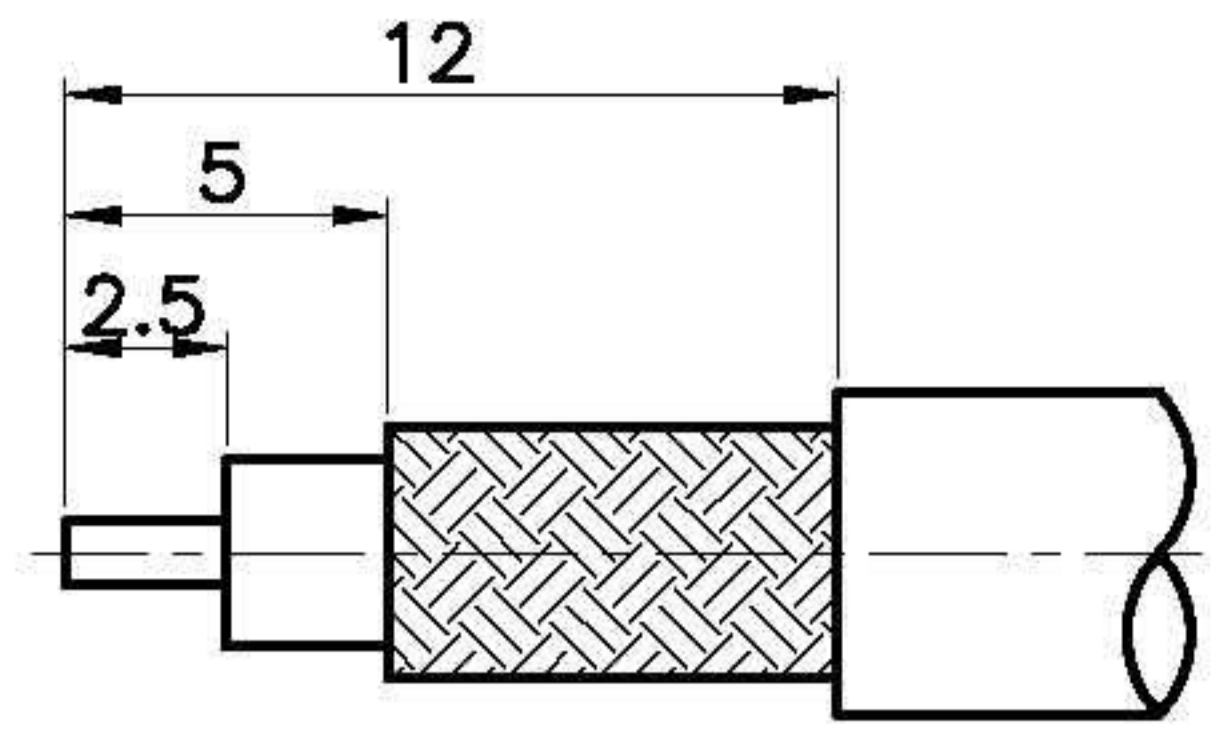

REVISIONS		
ISS	DESCRIPTION	DATE

RoHS COMPLIANT

RECOMMENDED
CABLE STRIPPING DIM'S

CONNECTORS CABLES
CCS
SPECIALISTS LTD.

1. CRIMPED FERRULE
HEX CRIMP SIZE .213"
2. CRIMPED CONTACT PIN
HEX CRIMP SIZE .068"

TITLE: R/P TNC MALE CRIMP (FOR RG 223 REVERSE POLARITY)	
PART NO: TPCR223 R	
DR. NO:	55

APRD:	UNLESS OTHERWISE SPECIFIED TOLERANCES 0.5-6 = ±0.2 >6-30 = ±0.4 >30-120 = ±0.6 >120-315 = ±1 >315-1000 = ±1.6 ANGLES = ±5°
CHKD:	
DR:	
DATE: 10/30/09"	UNIT: mm
SHEET: .	SCALE: 3/1